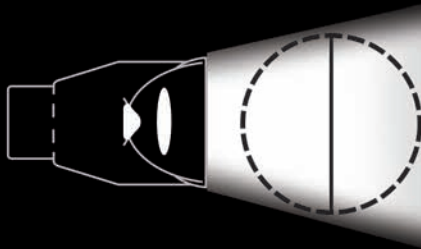

DURACELL®
DAYLITE
LED FLASHLIGHT

Spot the difference

20x
BRIGHTER*

Spotless
pure white light

*vs. standard 5mm LED

Quite simply Duracell Daylite torches are twenty times brighter than regular LED torches.

Using our patented TrueBeam Optics™, Daylite torches deliver a white, bright, even light with no dark spots.

With ordinary torches, because the beam is not accurately directed, you lose beam intensity and are often left with a dark spot in the centre.

With TrueBeam Optics™ the combination of a specially designed reflector and a precision-focused lens captures, focuses and projects 100% of the light – turning night into day.

TrueBeam Optics™

- Reflector captures 100% of the light
- Precision focus lensing
- 3:1 zoom ratio – from spot to flood
- Delivers a bright, true beam.

White, bright, even light with no dark spots.

Duracell Daylite