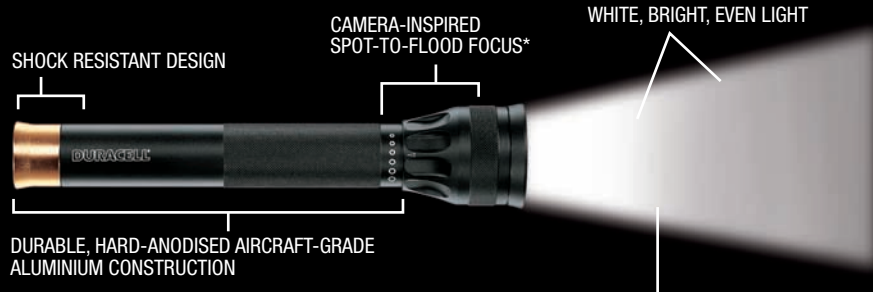

Duracell Daylite torches aren't just bright, they're sturdy too.

Designed specifically for professional use, Daylite torches give you the same kind of dependability you demand from all your tools.

Extended battery life

Water resistant

Shock resistant

TRUEBEAM OPTICS™ PRECISION-FOCUS LENSING. UP TO 160 LUMENS/4W LED;** CAPTURES UP TO 100% OF LIGHT.

*Not available on all products.

**C, D, and CR123 flashlights have 160 lumens/4W LED.

Daylite Tough torches

If the going gets really tough our Daylite Tough range is specially engineered to handle it, with extra resilience and shock resistance.

- Durable polymer composite bodies
- Non-slip, rubber grips
- Shatterproof lens caps.